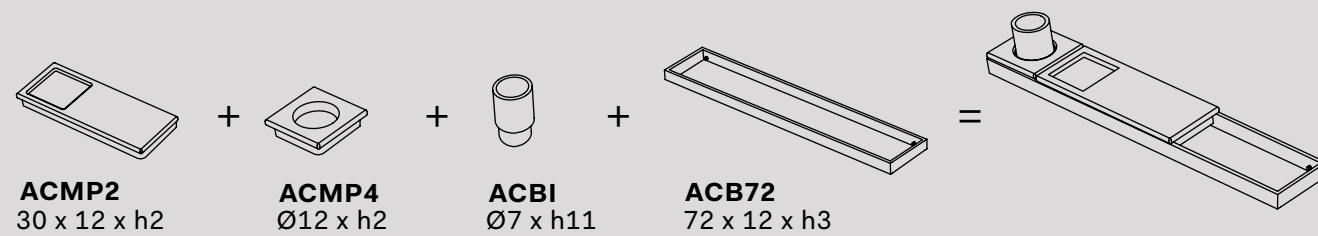

Otto Tondo
pouf contenitore in Livingtec su 4 ruote
Round pouf cabinet in LivingTec on 4 wheels
cm Ø 40 x 43 h

Esempi di composizione Example of composition

finiture_finishes

barre, portasciugamani, porta rotolo, porta scopino, gancio
tray, towel rack, toilet paper holder, toilet brush holder and hook