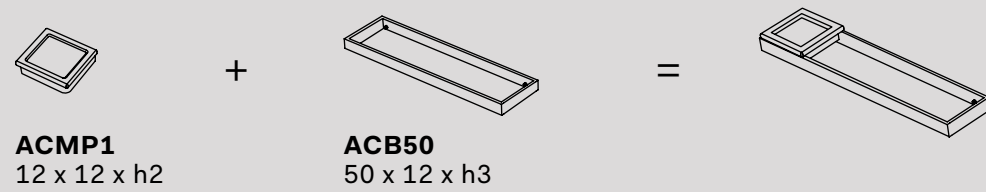

Esempi di composizione Example of composition

finiture_finishes

barre, portasciugamani, porta rotolo, porta scopino, gancio
tray, towel rack, toilet paper holder, toilet brush holder and hook

accessori in LivingTec
accessories in LivingTec

verniciature / finishes

- Nero Matt / Matt Black
- Cemento
- Bronzo Spazzolato / Brushed Bronze
- Cromo / Chrome

- Bianco / White