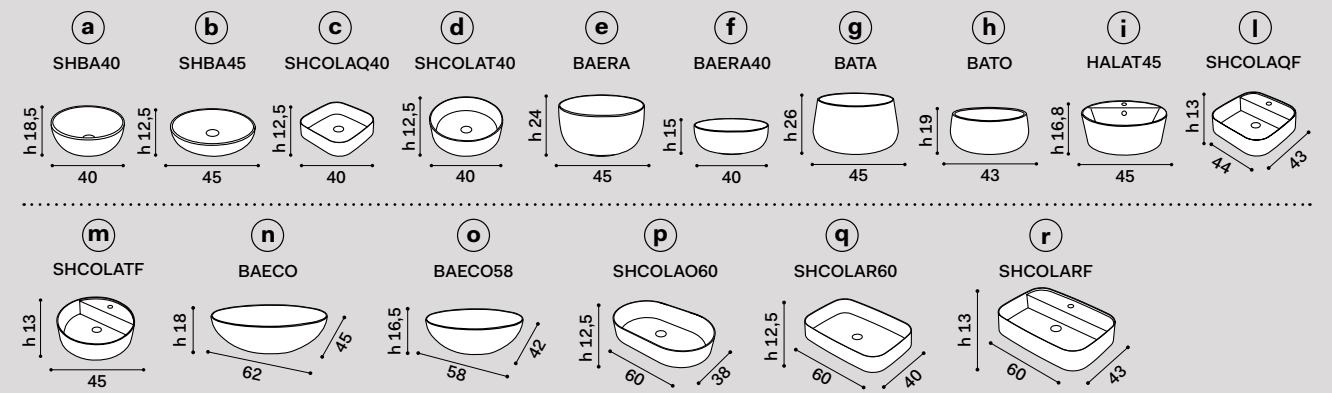

misura mobile cabinet measurements	lavabi washbasins	composizioni * compositions
90 x 48 x h37 mobile con 2 cassetti cabinet with two drawers	(a) (b) (d) (e) (f) (g) (h)	23 26
	(i) (m)	28 30 <p>N.B. 28 - 30: composizioni possibili solo con rubinetto sul lavabo \ compositions only possible with tap on washbasin</p>
	(l)	32 33 <p>N.B. 32 - 33: composizione possibile solo con rubinetto a parete, senza foro rubinetto sul lavabo \ composition only possible with wall-mounted tap, without tap hole on washbasin</p>
	(c)	34 36 <p>N.B. 34 - 36: composizioni possibili solo con rubinetto a parete \ compositions only possible with wall-mounted tap</p>