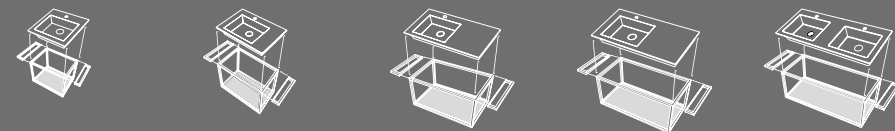

Era

Era 48
Struttura sospesa
Wall-hung framework
cm 48 x 46 x 40 h

Era 60
Struttura sospesa
Wall-hung framework
cm 60 x 46 x 40 h

Era 80
Struttura sospesa
Wall-hung framework
cm 80 x 46 x 40 h

Era 100
Struttura sospesa
Wall-hung framework
cm 100 x 46 x 40 h

Era 120
Struttura sospesa
Wall-hung framework
cm 120 x 46 x 40 h