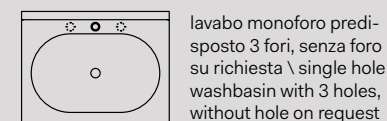

alzatina \ backsplash:
N.B. i fori rubinetto dovranno essere eseguiti a cura dell'installatore. E' necessario l'uso di un adattatore per gruppo ad incasso per compensare lo spazio di 4 cm. \ N.B. the tap holes must be made by the installer. The use of a recessed group adapter is necessary to compensate for the 4 cm space.