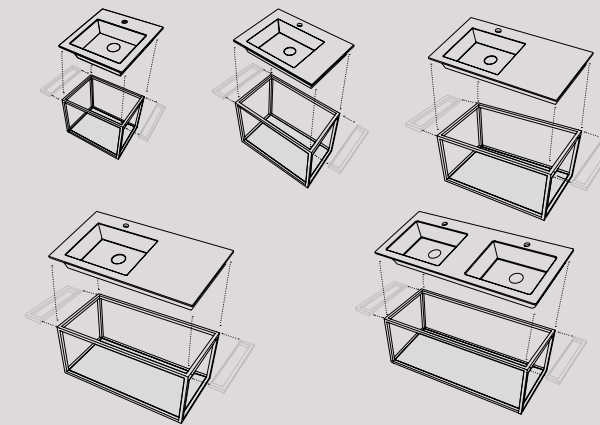

Modelli disponibili Available models

Lavabo in ceramica Ceramic washbasin

Colori: Le terre di Cielo
Colors: Le terre di Cielo

- Talco
- Pomice
- Brina
- Basalto
- Lavagna
- Cemento
- Fango
- Cacao
- Arenaria
- Avena
- Lino
- Agave
- Muschio
- Polvere
- Cipria
- Canapa
- ---
- Bianco Lucido \ Gloss White

Struttura Framework

Acciaio - Verniciature
Steel - Coating

- Nero Matt
- Cemento

Portasciugamani per struttura \ Towel rail for structure

ERPLST

Acciaio - Verniciature
Steel - Coating

- Nero Matt
- Cemento