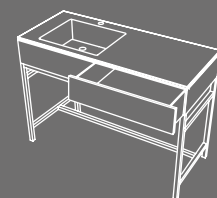

Collezione Milano 2016

Un grande bacino e un comodo piano d'appoggio caratterizzano un mobile puro ed essenziale con piano in ceramica disponibile nelle 16 finiture della gamma Terre di Cielo o in bianco lucido con integrato un cassetto contenitore. La struttura in acciaio Nero Matt, Bronzo spazzolato o Cemento può essere completata da una cassetiera in essenza o laccata.

Design A. Parisio - G. Pezzano

A large washbasin and a comfortable countertop characterise a pure and essential piece of furniture with the ceramic countertop available in the 16 finishes of the Terre di Cielo colour range or glossy white with an integrated storage drawer. The structure is made of steel and available in Matt black, Brushed bronze or Cemento and can be completed with a chest of drawers in a wooden or lacquered finish.

Milano
Mobile senza cassetiera
Cabinet without drawers
cm 120 x 50 x 85 h