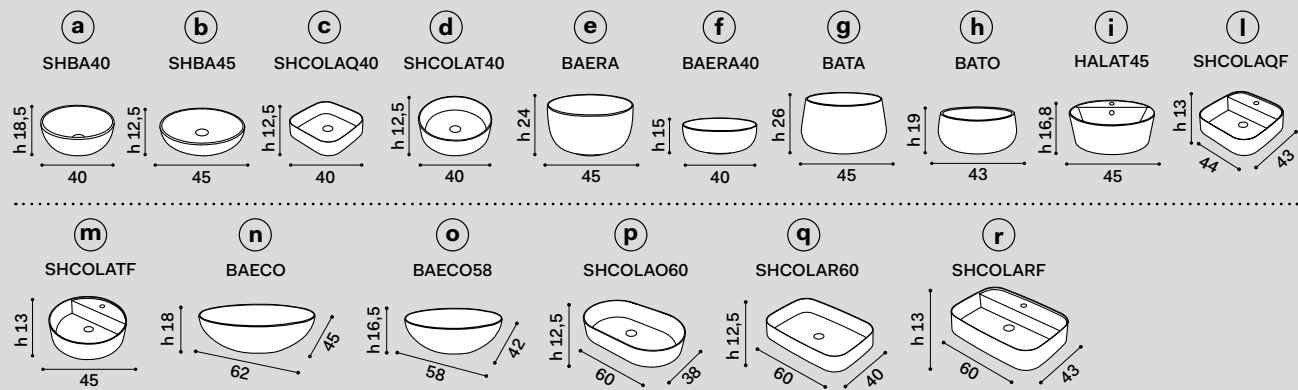

misura mobile \ cabinet measurements	lavabi \ washbasins	composizioni * \ compositions
140 x 48 x h37 mobile con 3 cassetti \ cabinet with three drawers	a b d e f g h	65 66 67 68 69
	i l m	70 71 72 73
	c	74 75 102 78
	n o p	79 80 81 82 83 84 85 86 87 88 89
	q	90 91 92 93
	r	94 95 96 97