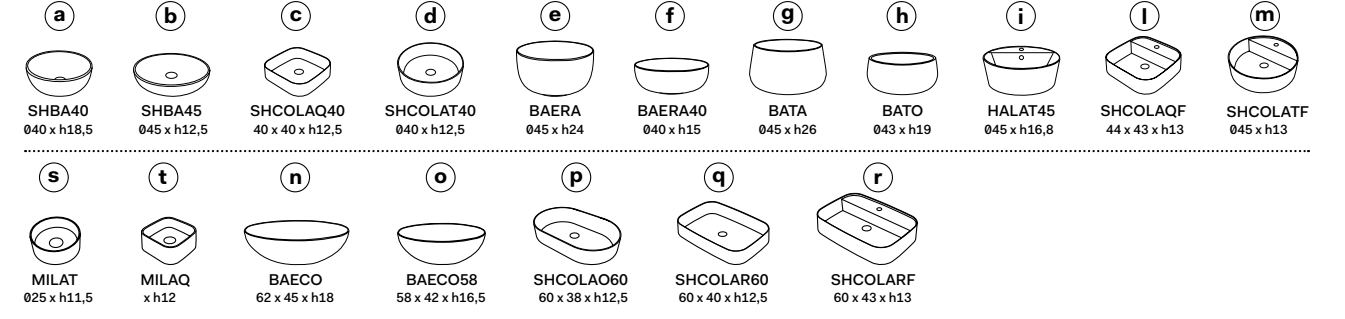

2. indica il lavabo \ indicate the washbasin **obbligatorio \ mandatory**