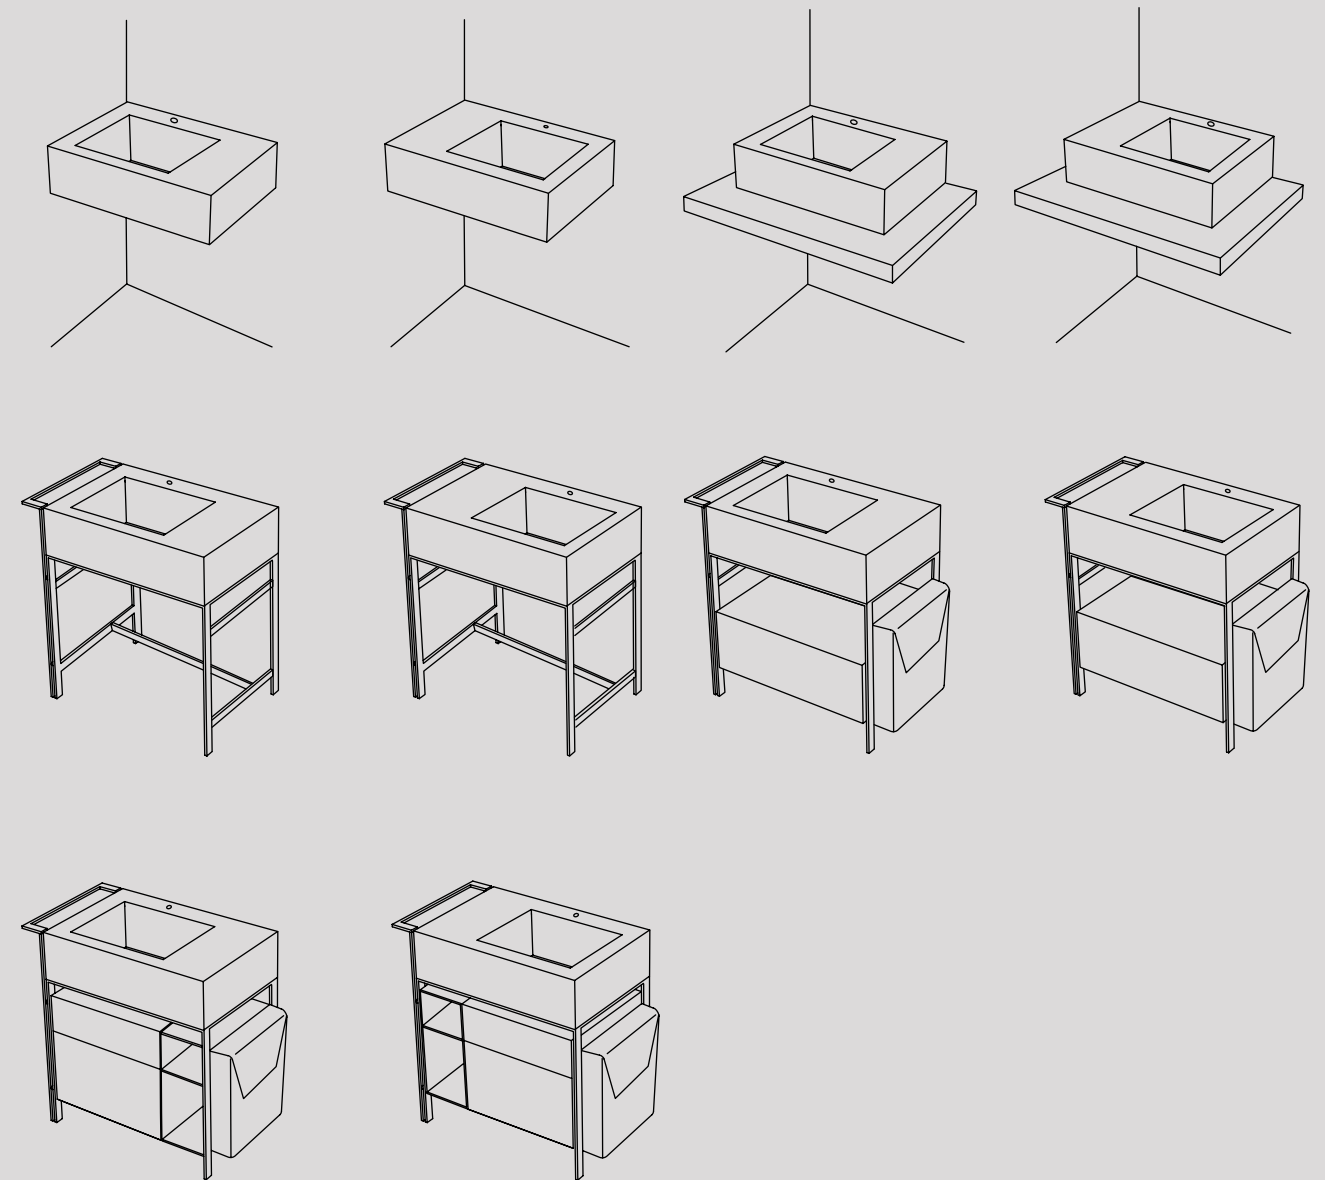

Narciso Mini: Possibilità di composizione *Possibility of composition*

Narciso Mini: dimensioni \ sizes - cm 76 x 50 x 83 h