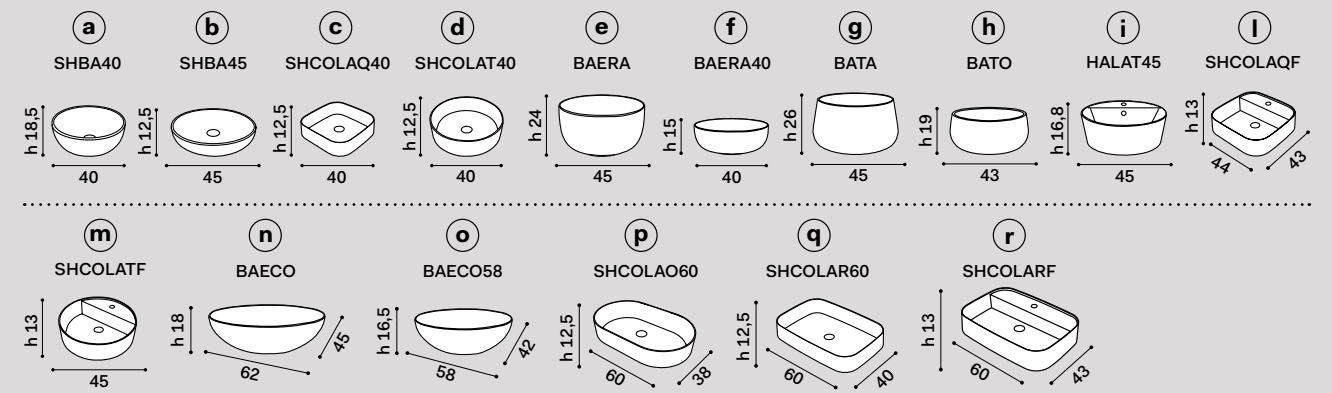

misura piano countertop measurements	lavabi washbasins	composizioni * compositions
120 x 48	a b d e f g h	39 40 41 42 43
	i l m	44 45 46 47 N.B. 44 - 45 - 46 - 47: composizioni possibili solo con rubinetto sul lavabo compositions only possible with tap on washbasin
	c	48 49 50 51 52
	n o p	53 54 55 56 57 58
	q	59 60 61 N.B. 59 - 60 - 61: composizioni possibili solo con rubinetto a parete compositions only possible with wall-mounted tap
	r	62 63 64 N.B. 62 - 63 - 64: composizioni possibili solo con rubinetto sul lavabo compositions only possible with tap on washbasin

LEGENDA

* Il numero della **COMPOSIZIONE** che va riportato sul modulo d'ordine a pag. 61 definisce: \ The COMPOSITION number, that you must indicate on the Order Module on page 61, defines:

- misura del piano \ countertop measurements
- posizione del lavabo \ washbasin position
- posizione del foro rubinetto opzionale \ position of optional tap hole

POSIZIONE FORO RUBINETTO OPZIONALE
position of optional tap

N.B.
I piani nascono senza foro rubinetto (predisposizione rubinetto a parete). Il foro rubinetto sul piano può essere effettuato su richiesta con supplemento di prezzo. \ The countertops are produced without tap holes (predispositioned to wall taps). On request and for an extra charge, the tap hole can be positioned on the countertop.