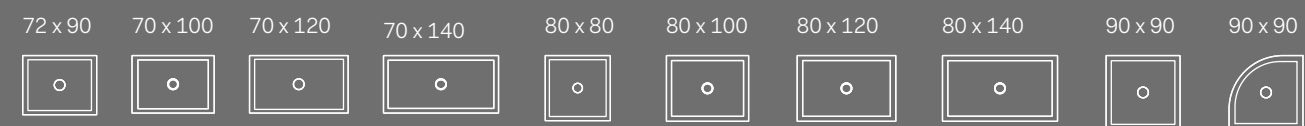

Sessanta H6