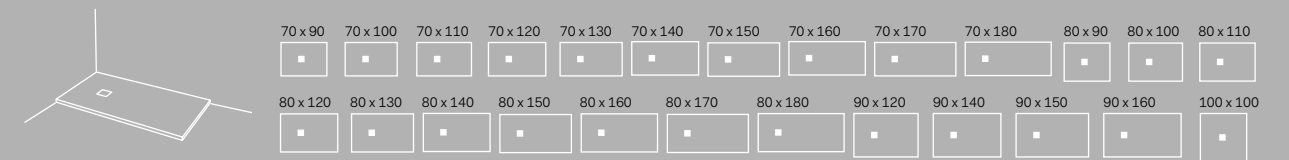

Piatti doccia

Shower trays

pg. 334

Infinito H3

piatto doccia in ceramica h3
h3 ceramic shower tray