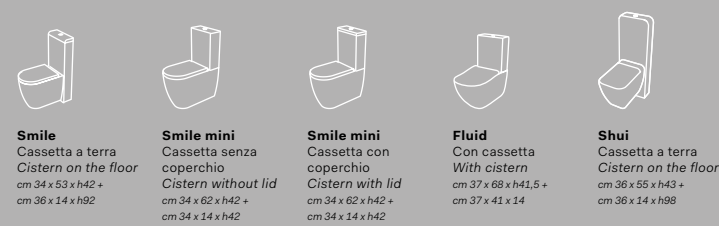

Wc e bidet terra Back to wall wc and bidet

pg. 302

Wc e bidet sospesi Wall-hung wc and bidet

pg. 316

Wc monoblocco Monoblock wc

pg. 312

Vasche da bagno Bath tubs

pg. 258

Specchi Mirrors

pg. 234

Orinatoio Urinals

pg. 348