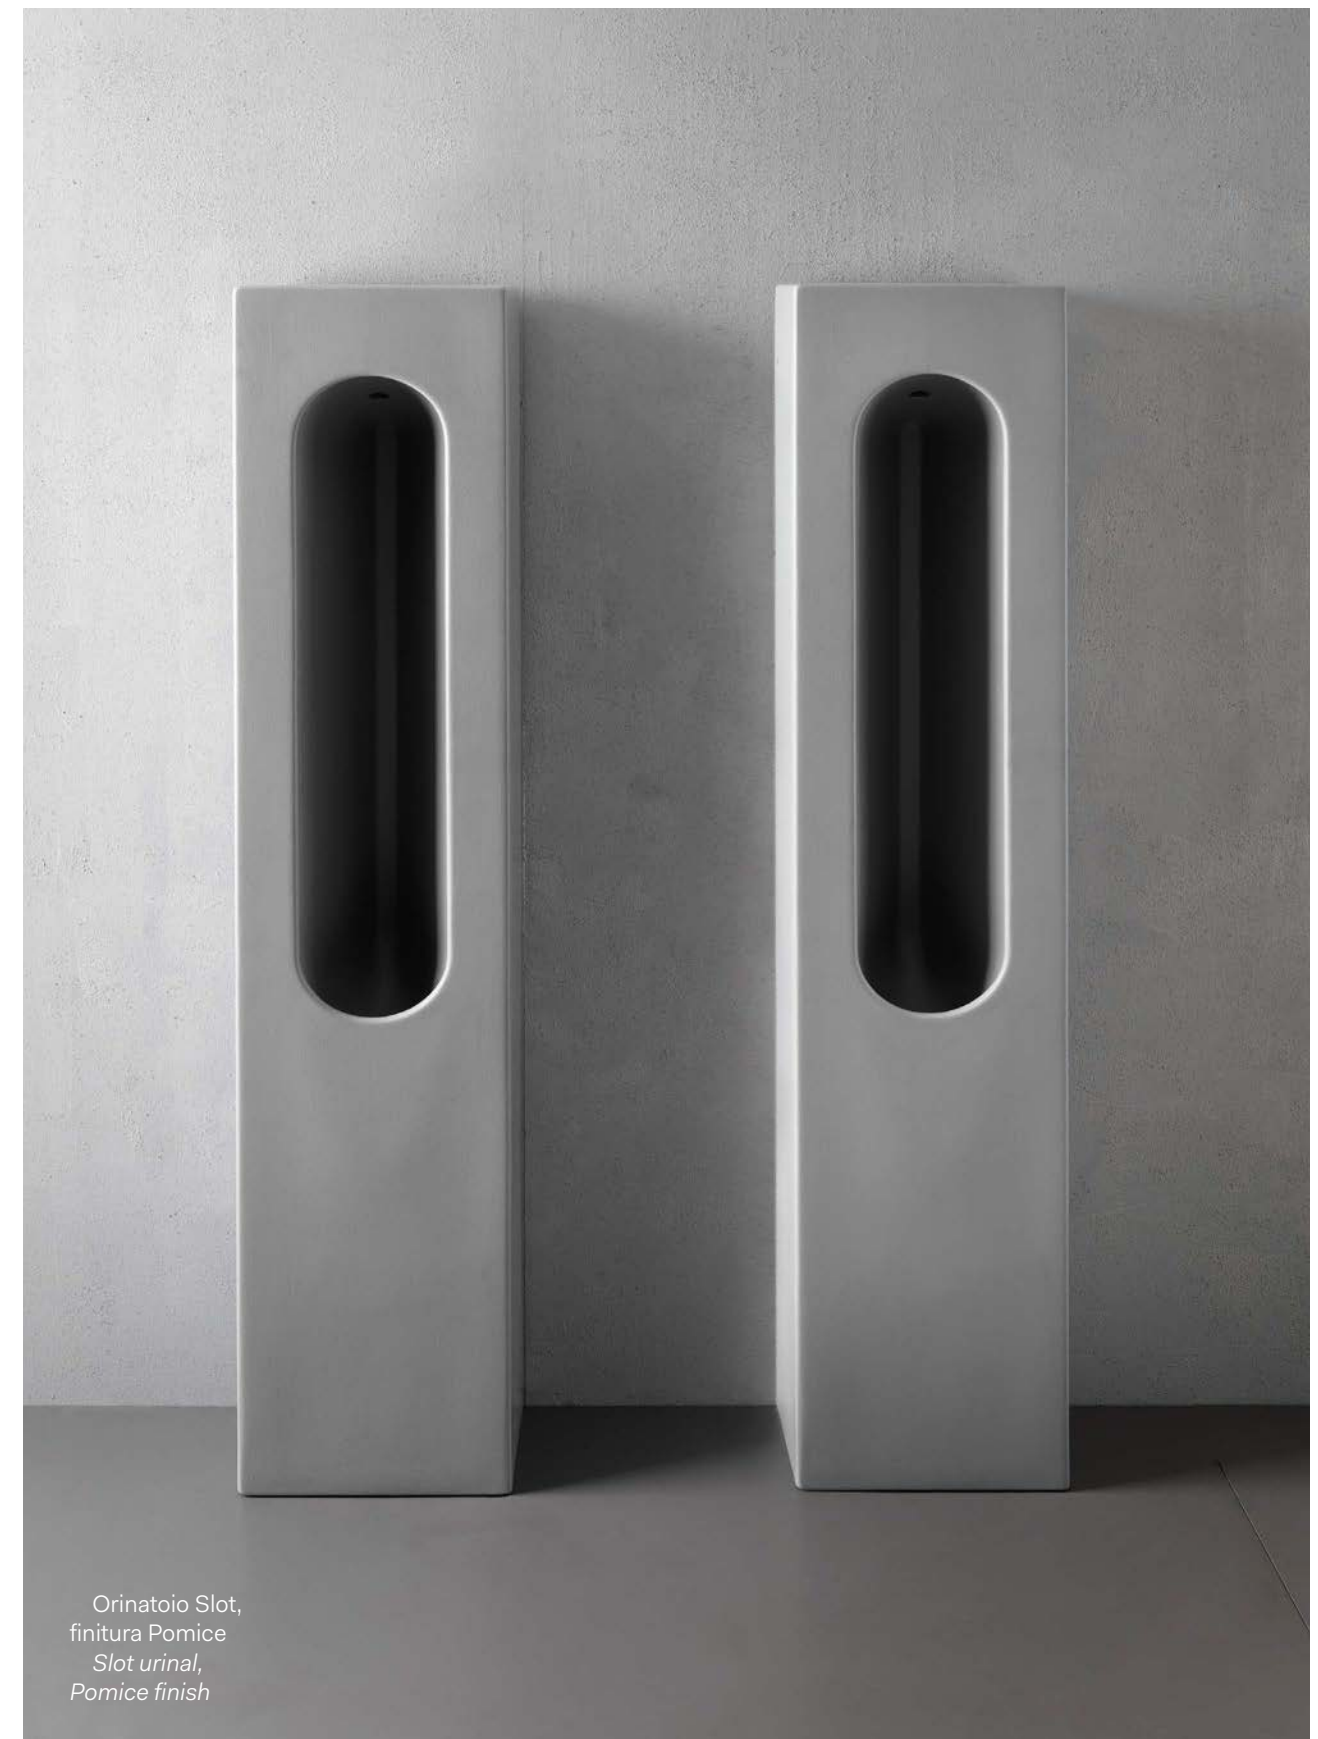

CIELO's know-how in terms of research and technological innovation teams up with the creative flair of the Designers for the second time to create a new generation of urinals endowed with a strong personality and a sense of irony. Presented in four versions: Slot, presented in the floor-standing version, is a monolithic block, a sculptural totem furrowed by a deep curvilinear groove; Ball, in the wall-hung version, has the appearance of an ironic sculpture with a soft, generously proportioned and clean-cut shape generated by the geometry of a circle; Mini Ball, also in the wall-hung version, has the same formal characteristics as Ball but in smaller dimensions; Era, in the suspended version, is pure geometry, compact and functional, with hidden dispensing system.

Designers:

5.5 Designers: Ball, Mini Ball, Slot
Luca Cimarra: Era

Orinatoïo Slot,
finitura Pomice
Slot urinal,
Pomice finish