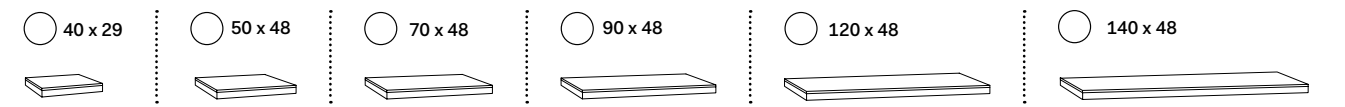

3. indica la misura del piano \ indicate the dimensions of the countertop **obbligatorio \ mandatory**

4. indica il portasciugamani \ indicate the towel rail

Piani \ tops: 50 - 70 - 90 - 120 - 140

- ☐ nessuno \ none
- ☐ singolo (dx o sx) \ single (right or left)
- ☐ doppio \ double

Piano \ top: 40 Minimultiplo

- ☐ nessuno \ none
- ☐ singolo affiancato oppure sotto (dx o sx) \ single aligned or under (left or right)
- ☐ doppio \ double
- ☐ frontale affiancato oppure sotto \ front aligned or under