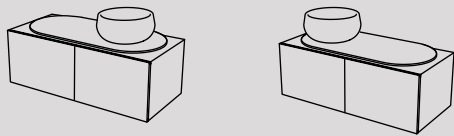

Delfo

Vedi collezione / See collection pag. 58

Modelli disponibili Available models

113 x 52 x h 40
Delfo mobile con ante frontali lisce, lavabo e top
Delfo cabinet with smooth front door, washbasin and top