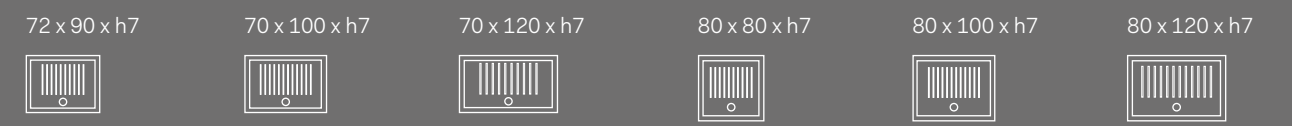

Settanta H7