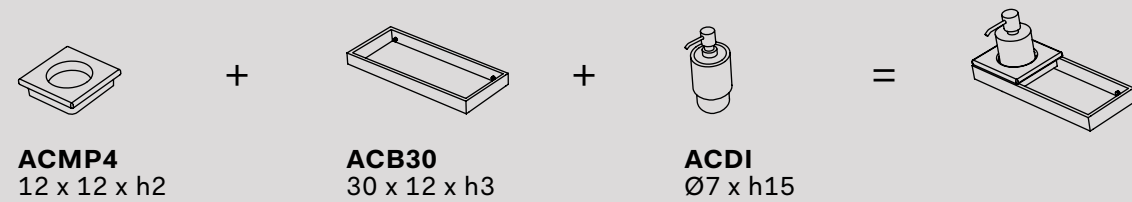

Esempi di composizione Example of composition

finiture_finishes

barre, portasciugamani, porta rotolo, porta scopino, gancio
tray, towel rack, toilet paper holder, toilet brush holder and hook

accessori in LivingTec
accessories in LivingTec

verniciature / finishes

- Nero Matt / Matt Black
- Cemento
- Bronzo Spazzolato / Brushed Bronze
- Cromo / Chrome

- Bianco / White