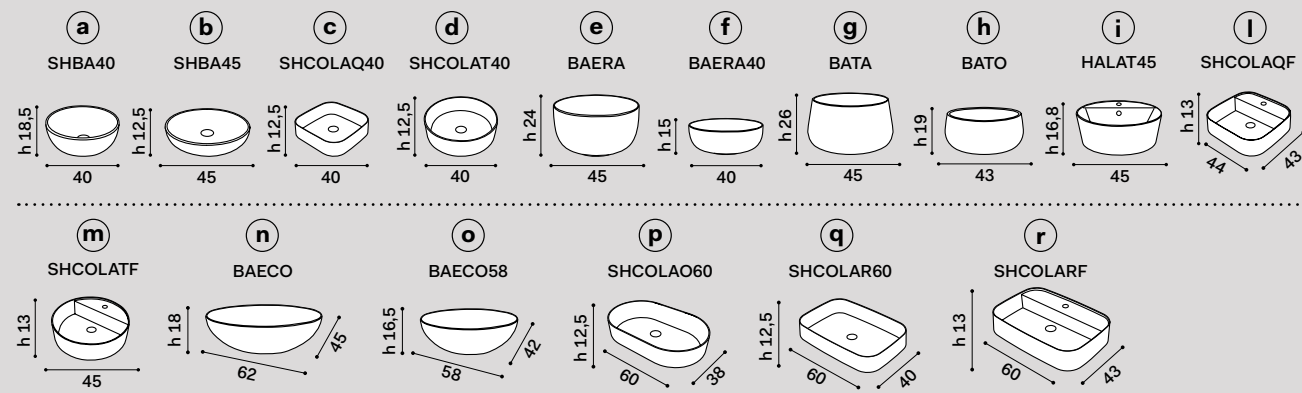

misura mobile cabinet measurements	lavabi washbasins	composizioni * compositions
90 x 48 x h37 mobile con 2 cassetti cabinet with two drawers	(a) (b) (d) (e) (f) (g) (h)	23 26
	(i) (m)	28 30 <p>N.B. 28 - 30: composizioni possibili solo con rubinetto sul lavabo \ compositions only possible with tap on washbasin</p>
	(l)	32 33 <p>N.B. 32 - 33: composizione possibile solo con rubinetto a parete, senza foro rubinetto sul lavabo \ composition only possible with wall-mounted tap, without tap hole on washbasin</p>
	(c)	34 36 <p>N.B. 34 - 36: composizioni possibili solo con rubinetto a parete \ compositions only possible with wall-mounted tap</p>