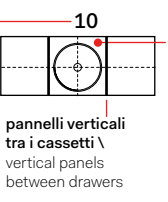

POSIZIONE FORO RUBINETTO OPZIONALE \ position of optional tap

N.B. I piani nascono senza foro rubinetto (predisposizione rubinetto a parete). Il foro rubinetto sul piano può essere effettuato su richiesta con supplemento di prezzo. \ The countertops are produced without tap holes (pre-dispositioned to wall taps). On request and for an extra charge, the tap hole can be positioned on the countertop.

Modulo ordine

multiplo solo piano
only benchtop

1. indica la composizione scelta \ indicate the chosen composition **obbligatorio \ mandatory**

numero composizione \ composition number n°.....

- ☐ rubinetto a parete \ wall mounted tap
- ☐ rubinetto su piano opzionale \ optional countertop tap
- ☐ piani senza fori (pilletta-rubinetto) \ countertops without holes (waste-tap)

N.B. I PIANI NASCONO SENZA FORO RUBINETTO (pre-disposizione rubinetto a parete). Il foro rubinetto sul piano può essere effettuato su richiesta con un costo di 20 € (prezzo netto + IVA). \ The countertops are produced without tap holes (pre-dispositioned to wall taps). On request the tap hole can be positioned on the countertop, with an extra charge of €20 (nett + IVA)